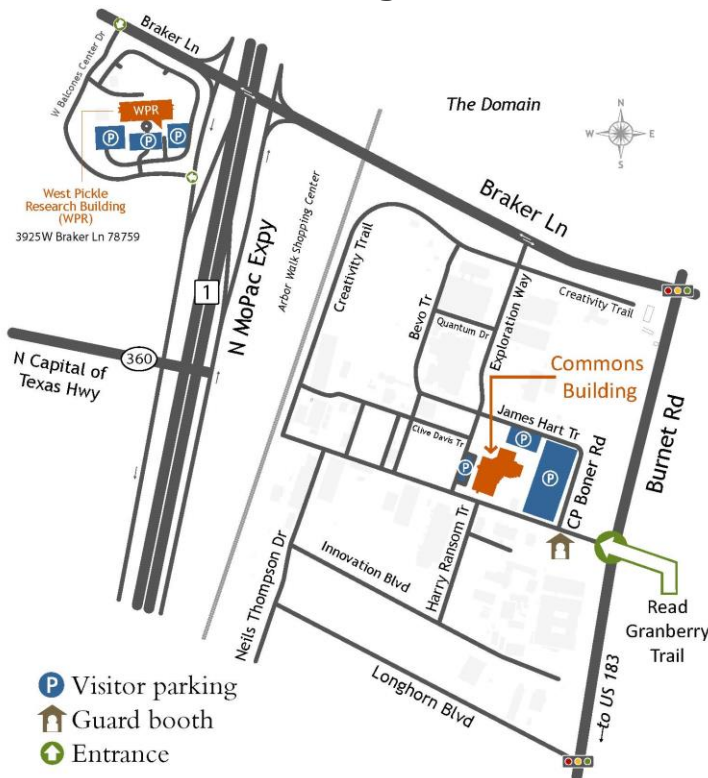

# Commons Building Prepaid Visitor Parking Permit

Program:  
**Facades+AM Conference**

Valid Date(s):  
**July 18, 2017**

**Important:**

- Permit must be displayed on the dashboard of your vehicle •
- Permit is only valid in Visitor Parking areas on date(s) shown above •
- Parking in other areas may result in the issuance of a citation •
- Not valid in spaces marked "University Vehicle at all times" •

## Parking Information for the Commons Building

**Street Address:**

10100 Burnet Road, Building 137  
Austin, TX 78758  
(between U.S. 183 and Braker Lane)

Enter through Burnet Road entrance.  
Take immediate right on C.P. Boner Road.  
Park in the parking lot on your left –  
directly in front of the Commons Building.  
If this lot is full, you may park by the  
water tower.

Wheelchair accessible spaces with ramps  
are located on the west and north sides of  
the building.

The permit portion of this page must be  
displayed on your dashboard throughout  
your program. Failure to do so may result  
in the issuance of a citation.